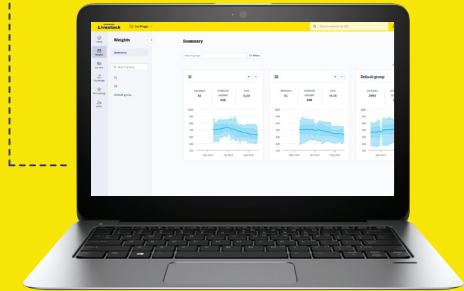

- Non-slip walking surface
- Modular design with easy setup to suit all parlour types
- Designed to handle high pressure cleaning procedures
- An exclusion cage keeps animals away from the control box, leads, and EID antenna