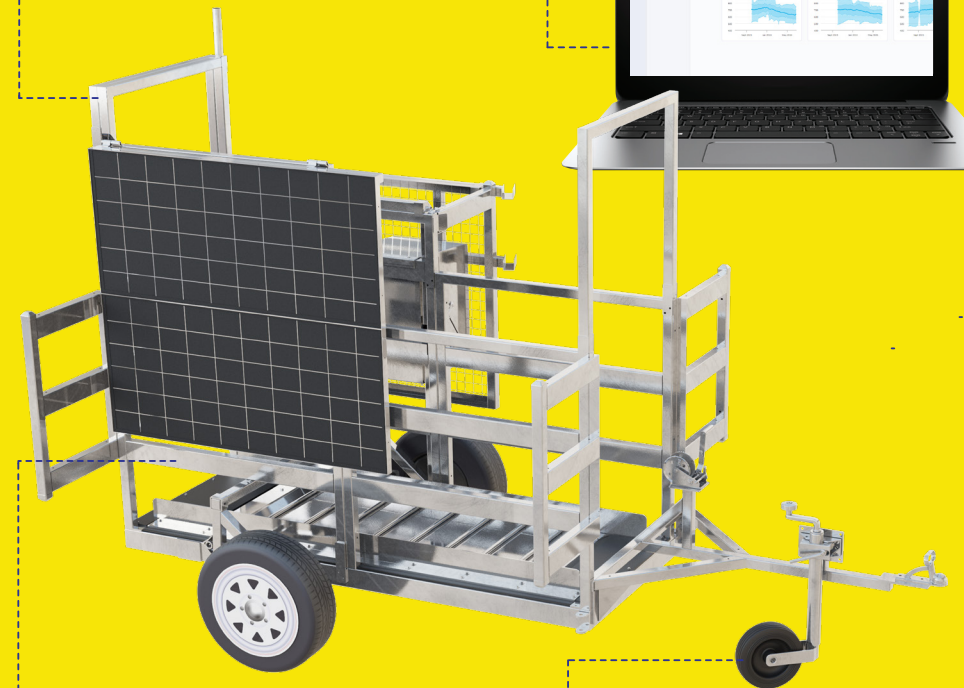

Simply install near a water source and place electric fencing around the unit and trough, requiring animals to walk over the unit to water

View animal data and weight insights in with Datamars Livestock software