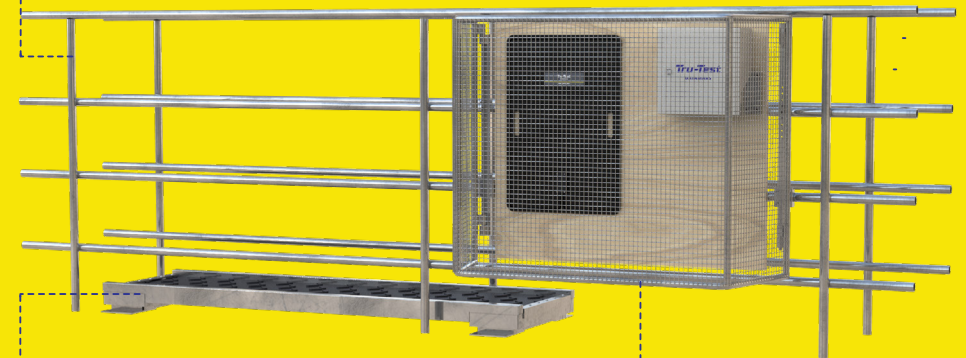

POWERED BY **DATAMARS Livestock™**

Easily weigh animals in pasture with Flexi Mobile 4000C

Simply install near a water source and place electric fencing around the unit and trough, requiring animals to walk over the unit to water

View animal data and weight insights in with Datamars Livestock software

Complete system eliminates the need for expensive infrastructure

Easily towed behind any vehicle

An exclusion cage keeps animals away from the control box, leads, and EID antenna

Designed for fast and easy setup

Easily weigh cows exiting the parlour with Dairy WOW 4000

- Simply install in an exit alleyway to collect weights as animals exit the parlour
- Engineered for the dairy parlour environment to stand up to daily weighing
- Comes in 4G, satellite, or Wi-Fi connection options to cover all regions

- View animal data and weight insights with Datamars Livestock software

- Non-slip walking surface
- Modular design with easy setup to suit all parlour types
- Designed to handle high pressure cleaning procedures
- An exclusion cage keeps animals away from the control box, leads, and EID antenna