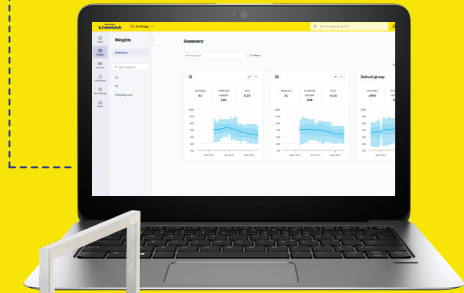

Simply install near a water source and place electric fencing around the unit and trough, requiring animals to walk over the unit to water

View animal data and weight insights in with Datamars Livestock software