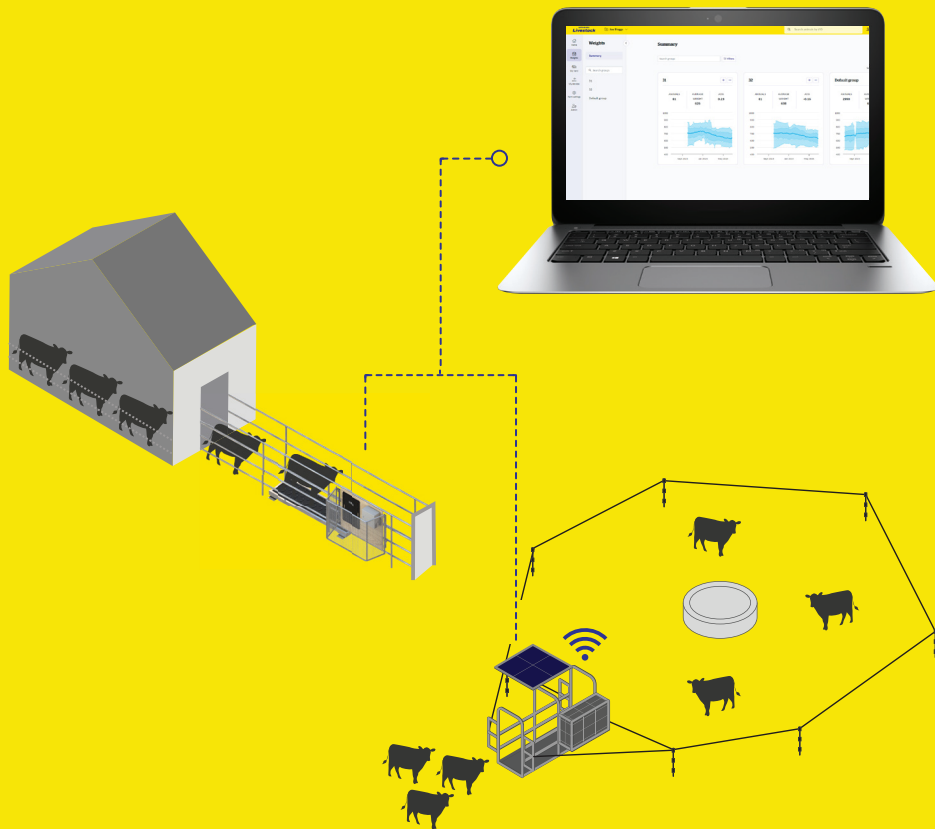

Save time

Tru-Test Walk Over Weighing works with daily animal routines to automate weight collection, removing the time and labour required to manually weigh animals.

Reduce stress

Our integrated weighing systems take the unit to the animal, reducing the stress on animals and staff.

Powerful animal performance insights at your fingertips

The Tru-Test Autonomous WOW systems provide you with powerful insights about animal performance. With options for parlour or pasture applications, our systems automatically collect weights and send them to the Datamars Livestock software, giving you information at your fingertips.

- ✓ Animals weigh themselves as part of their normal daily routines
- ✓ Weights are transmitted to Datamars Livestock software
- ✓ Built-in EID readers automatically read tags to record individual animal weights
- ✓ Make informed management decisions through actionable weight insights

POWERED BY **DATAMARS Livestock™**

Easily weigh animals in pasture with Flexi Mobile 4000C

Simply install near a water source and place electric fencing around the unit and trough, requiring animals to walk over the unit to water