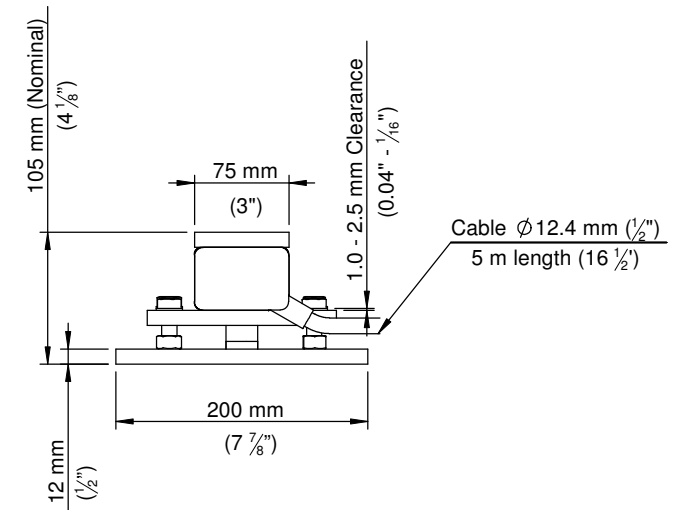

HD800 Heavy Duty Load Bar

www.tru-test.com
 Tru-Test Limited, ISO 9001 Registered Company
 PO Box 51078 Pakuranga, Auckland 1730, New Zealand
 25 Carbine Rd, Mt Wellington, Phone +64 9 978 8888, Fax +64 9 978 8889
 e-mail service@trutest.co.nz

DRAWING NOT TO SCALE.

OUTLINE DRAWING FOR OVERALL PRODUCT DIMENSIONS AND MOUNTING CENTERS. ALL IMPERIAL DIMENSIONS ARE APPROXIMATE ONLY.