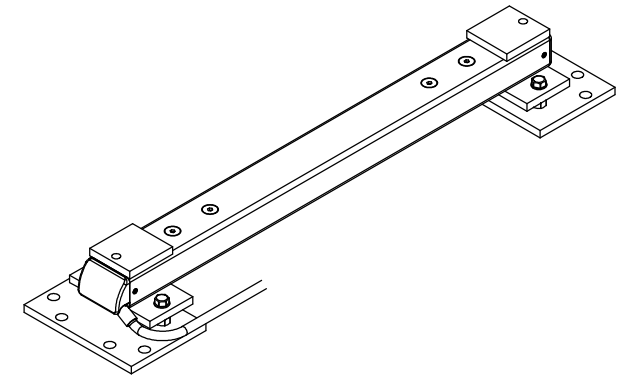

HD800 Heavy Duty Load Bar

www.tru-test.com
 Tru-Test Limited, ISO 9001 Registered Company
 PO Box 51078 Pakuranga, Auckland 1730, New Zealand
 25 Carbine Rd, Mt Wellington, Phone +64 9 978 8888, Fax +64 9 978 8889
 e-mail service@trutest.co.nz

DRAWING NOT TO SCALE.

OUTLINE DRAWING FOR OVERALL PRODUCT DIMENSIONS AND MOUNTING CENTERS. ALL IMPERIAL DIMENSIONS ARE APPROXIMATE ONLY.