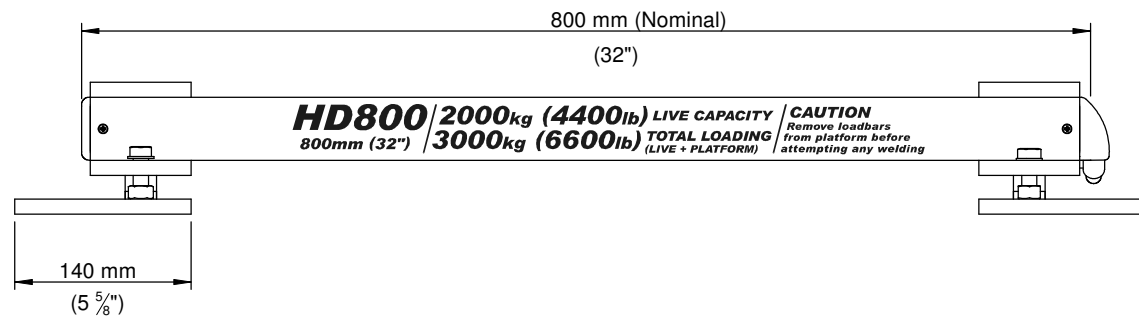

HD800 Heavy Duty Load Bar

www.tru-test.com
 Tru-Test Limited, ISO 9001 Registered Company
 PO Box 51078 Pakuranga, Auckland 1730, New Zealand
 25 Carbine Rd, Mt Wellington, Phone +64 9 978 8888, Fax +64 9 978 8889
 e-mail service@trutest.co.nz

DRAWING NOT TO SCALE.

OUTLINE DRAWING FOR OVERALL PRODUCT DIMENSIONS AND MOUNTING CENTERS. ALL IMPERIAL DIMENSIONS ARE APPROXIMATE ONLY.