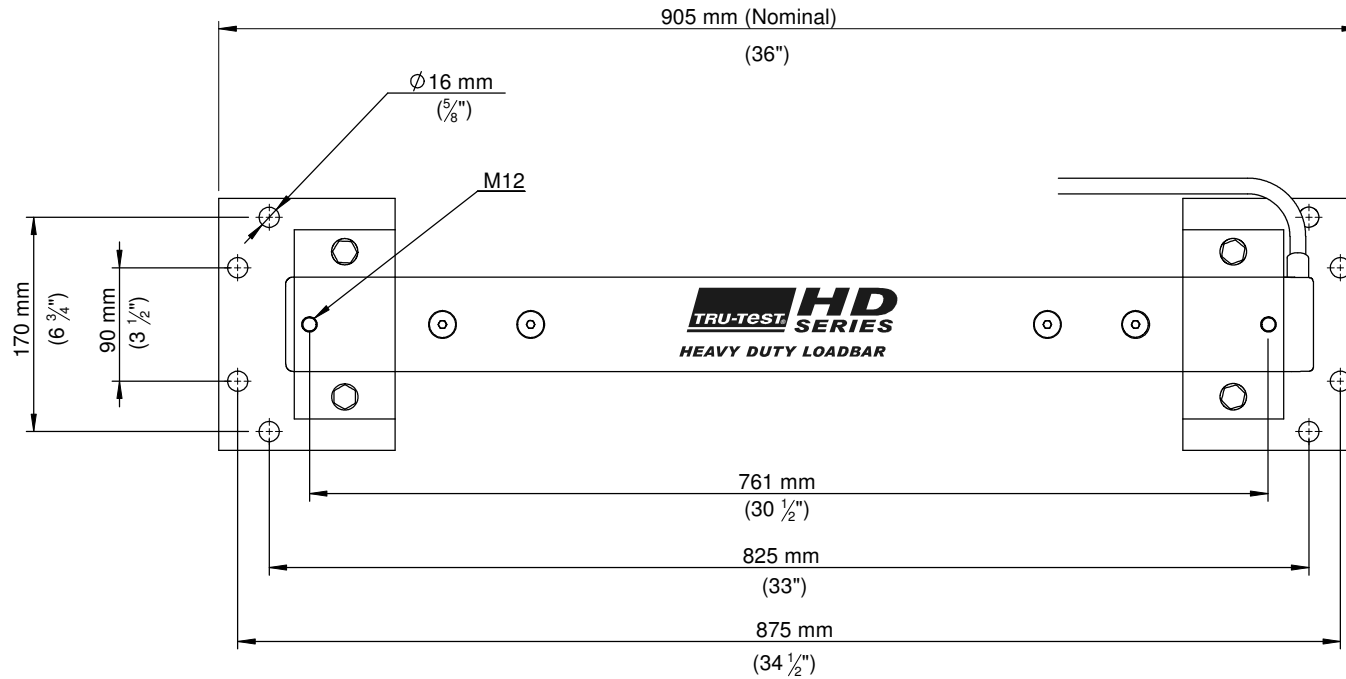

HD800 Heavy Duty Load Bar

www.tru-test.com
 Tru-Test Limited, ISO 9001 Registered Company
 PO Box 51078 Pakuranga, Auckland 1730, New Zealand
 25 Carbine Rd, Mt Wellington, Phone +64 9 978 8888, Fax +64 9 978 8889
 e-mail service@trutest.co.nz

DRAWING NOT TO SCALE.

OUTLINE DRAWING FOR OVERALL PRODUCT DIMENSIONS AND MOUNTING CENTERS. ALL IMPERIAL DIMENSIONS ARE APPROXIMATE ONLY.